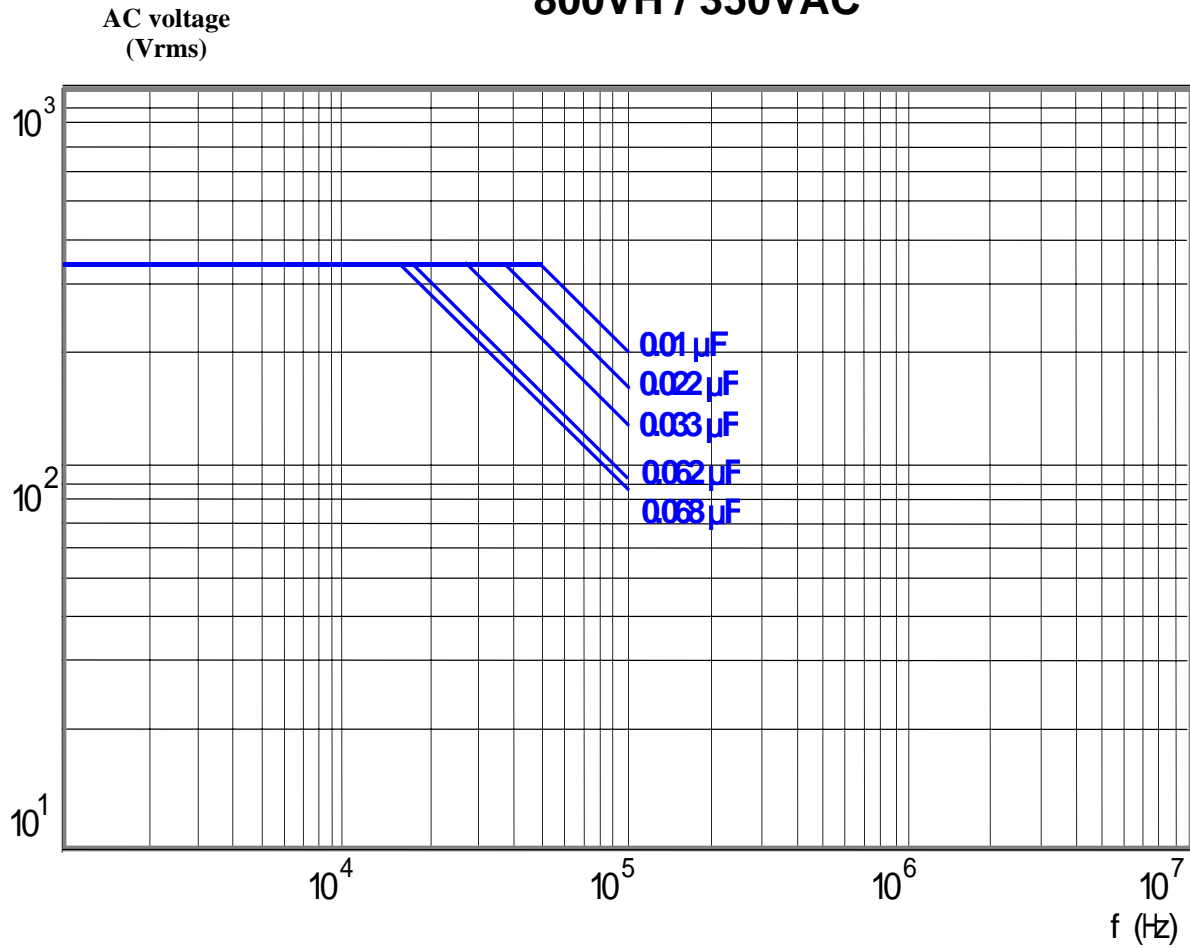

# RATED Voltage (Vrms) VERSUS FREQUENCY

800VH / 350VAC

## RATED Voltage (Vrms) VERSUS FREQUENCY